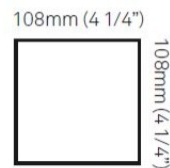

DAU DOUBLE SURFACE

D93195R9-

base number Finish
Options

PROJECT
TYPE
SPECIFIER
QUANTITY
DATE

1. To build a product code in our configurator select the specify button on the base model # product page
2. To build a manual product code on this datasheet choose from the options listed below in blue font and add the suffix to the base model #

GENERAL

Series: Dau
Subseries: Dau Double
Brand: Milan
Division: Design
Mounting Type: Surface
Mounting Location: Wall
Subcategory: Up/Down Light

PHYSICAL

Shape: Rectangle
Length (mm): 80
Length (in): 3 1/8
Height (mm): 200
Depth (mm): 101
Height (in): 7 7/8
Depth (in): 4
Extension (mm): 101
Extension (in): 4
Light Distribution: Direct / Indirect
Fixture Finish: [BAL](#) / [MWL](#) / [BSL](#)
Fixture Material: Extruded Aluminum

ELECTRICAL

Lamp Type: LED
Total Output Wattage (W): 18.6
Dimming: Electronic Low Voltage Dimming
Input Voltage (V): 120

LED

Number of LEDs: 2
Color Temperature (°K): 3000
Nominal Lumen (lm): 1912
CRI: >90 CRI
Lamp Life (hrs): 50000

OPTICAL

RATINGS AND CERTIFICATIONS

Certified By: Certified for North American Standards
IP rating: IP20

J-Box cover plate
Included