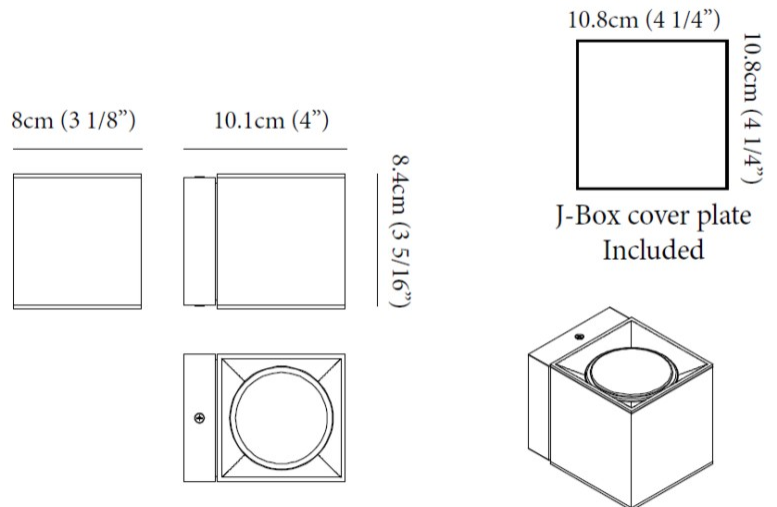

DAU SINGLE COVERED SURFACE

D93081-

base number _____
Finish Options _____

1. To build a product code in our configurator select the specify button on the base model # product page
2. To build a manual product code on this datasheet choose from the options listed below in blue font and add the suffix to the base model #

GENERAL

Series: Dau _____
Subseries: Dau Single Covered _____
Brand: Milan _____
Division: Design _____
Mounting Type: Surface _____
Mounting Location: Wall _____
Subcategory: Downlight _____

PHYSICAL

Shape: Cube _____
Length (mm): 80 _____
Length (in): 3 1/8 _____
Height (mm): 84 _____
Depth (mm): 101 _____
Height (in): 3 1/3 _____
Depth (in): 4 _____
Extension (mm): 101 _____
Extension (in): 4 _____
Light Distribution: Direct _____
Weight (kg): 0.82 _____
Weight (lbs): 1.81 _____
Fixture Finish: BAL / MWL / BSL _____
Fixture Material: Extruded Aluminum _____

ELECTRICAL

Number of Lamps: 1 _____
Lamp Type: LED Retrofit _____
Lamp Shape: MR16 _____
Bulb Included: Bulb Not Included _____
Max. Wattage Per Lamp (W): 4 _____
Lamp Base: GU10 _____
Input Voltage (V): 120Vac Direct Line _____

LED

OPTICAL

RATINGS AND CERTIFICATIONS

Certified By: Certified for North American Standards _____
IP rating: IP20 _____